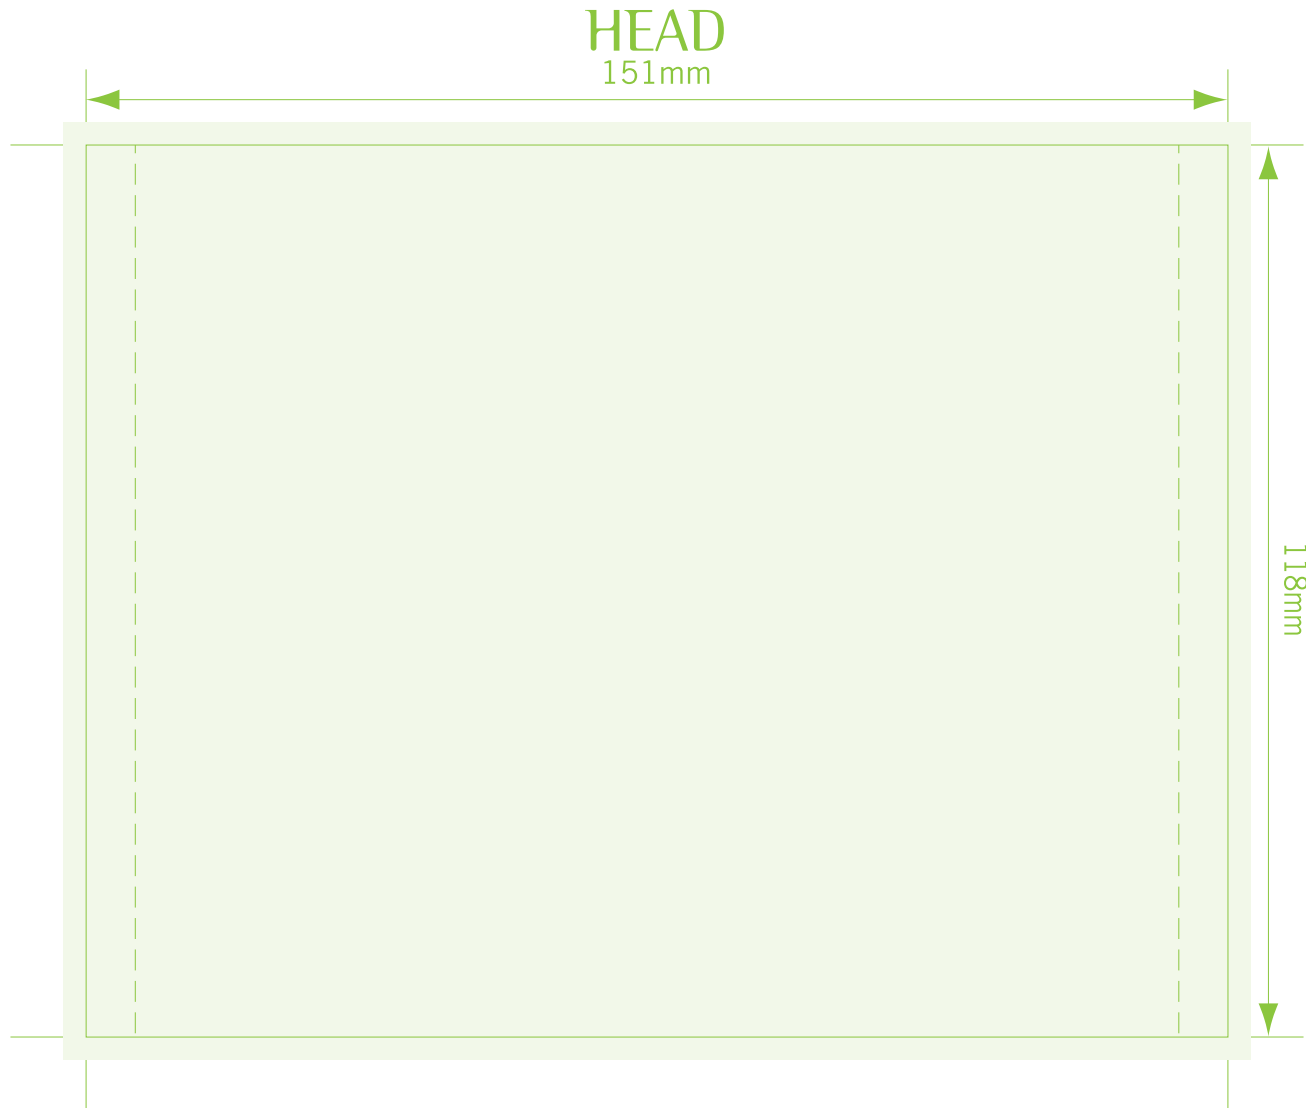

Standard CD Inlay Template

A Division of Into Images Pty Ltd

Unit 7, 12-18 Victoria Street, Lidcombe NSW 2141 Australia

Phone: (02) 9649 8790 Fax: (02) 9649 0244

Email: sales@idigitalaust.com.au Web: www.idigitalaust.com.au

Measurements: 151mm x 118mm flat size,
138mm x 118mm finished size
Document must be centred within the page.

Fold marks: Fold marks should be applied (fold marks can be applied manually). **Trim Marks:** Trim marks should be applied via the software (not placed manually). **Bleed:** A minimum of 3mm bleed must be applied which extends beyond the trimmed area. **Text:** Text should be no closer than 3mm to the trimmed edge and 2mm top to bottom on the spines.