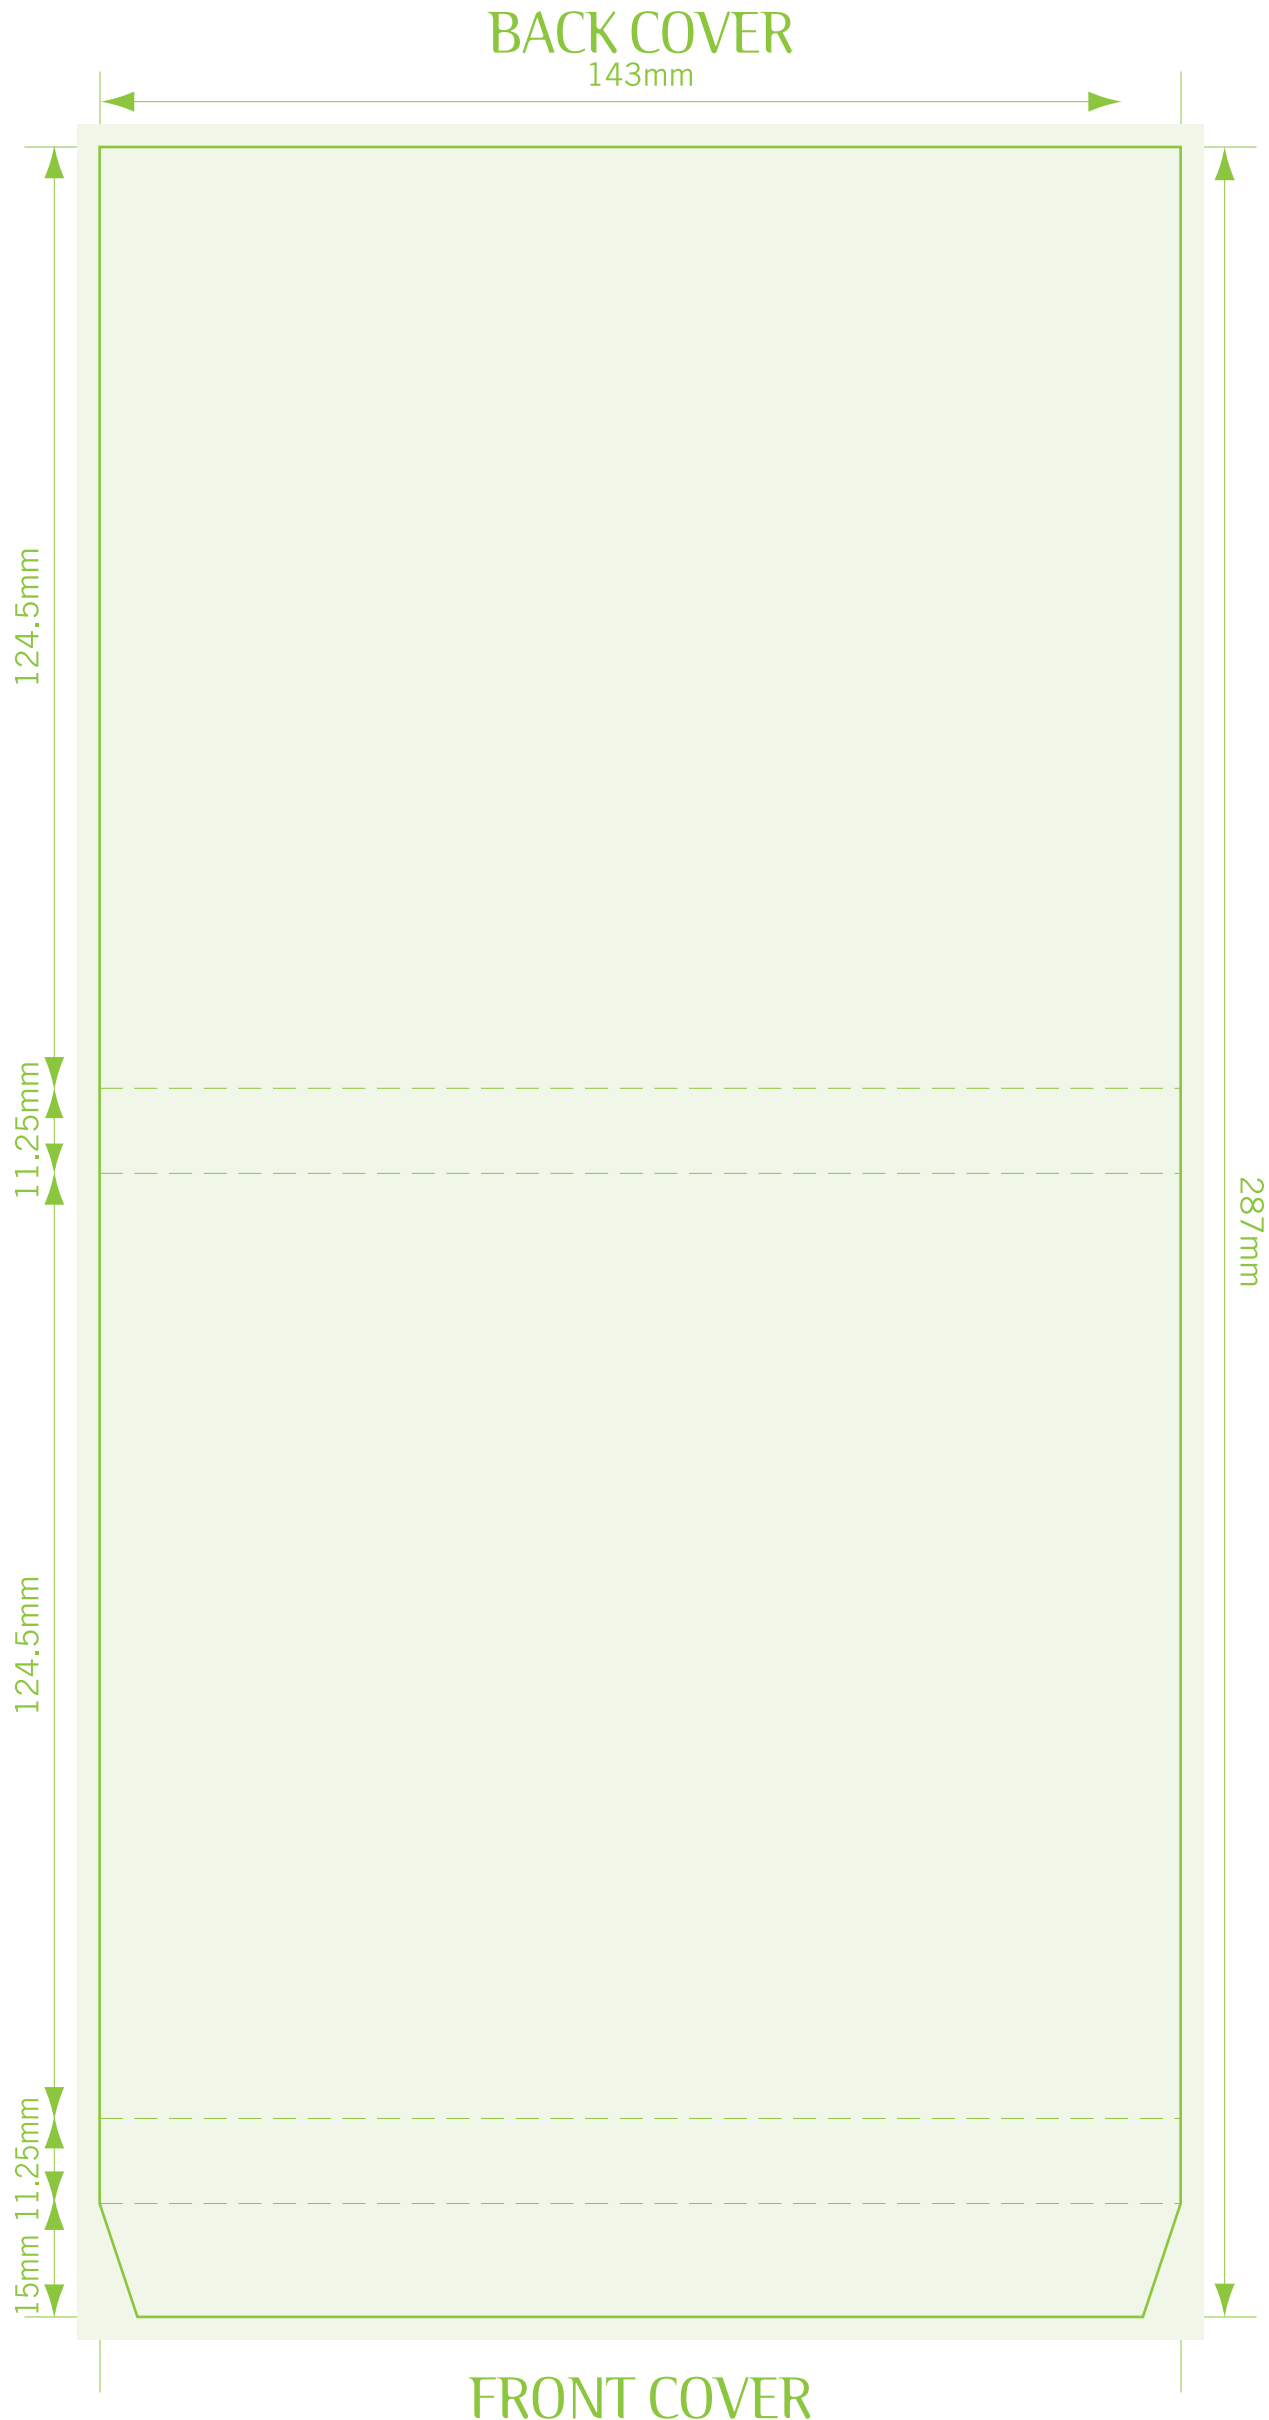

Standard CD 'O' Card Template

A Division of Into Images Pty Ltd
Unit 7, 12-18 Victoria Street, Lidcombe NSW 2141 Australia
Phone: (02) 9649 8790 Fax: (02) 9649 0244
Email: sales@idigitalaust.com.au Web: www.idigitalaust.com.au

Measurements: 143mm x 287mm flat size, 143mm x 124.5mm finished size.
Document must be centred within the page.

Fold marks: Fold marks should be applied (fold marks can be applied manually). **Trim Marks:** Trim marks should be applied via the software (not placed manually). **Bleed:** A minimum of 3mm bleed must be applied which extends beyond the trimmed area. **Text:** Text should be no closer than 3mm to the trimmed edge and 2mm top to bottom on the spines.